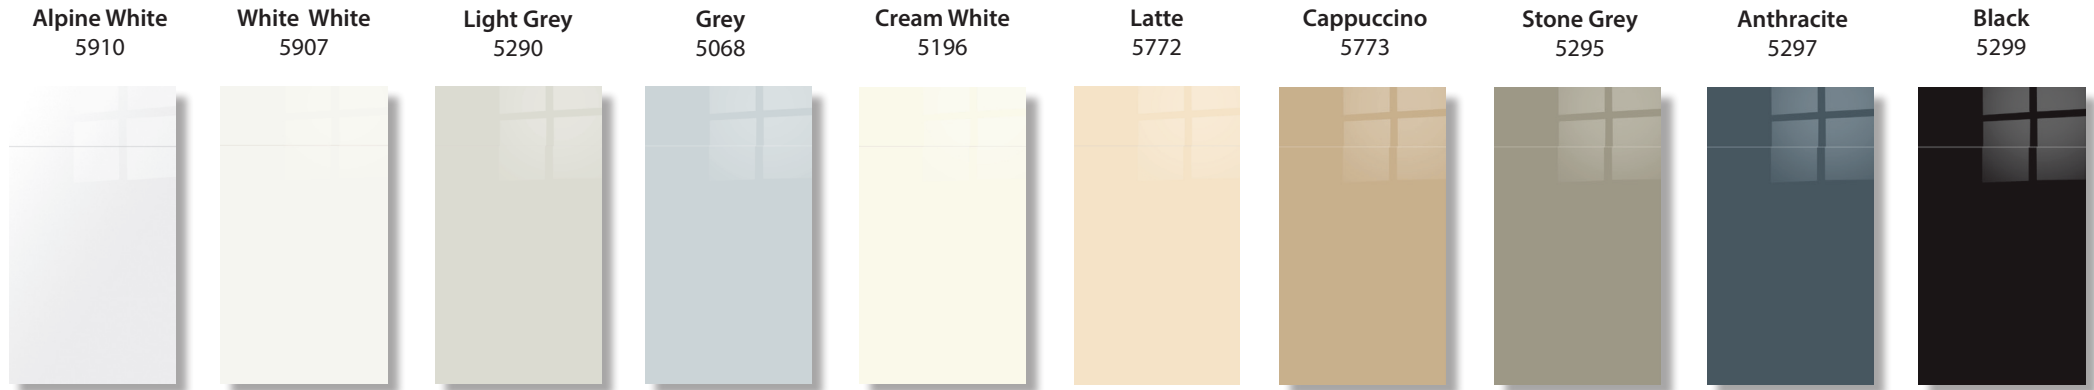

COLOUR RANGE

18mm Door Range

4mm Panels & Splashback Range

18mm & 4mm Matt finishes

Parapan® may vary slightly from printed colours